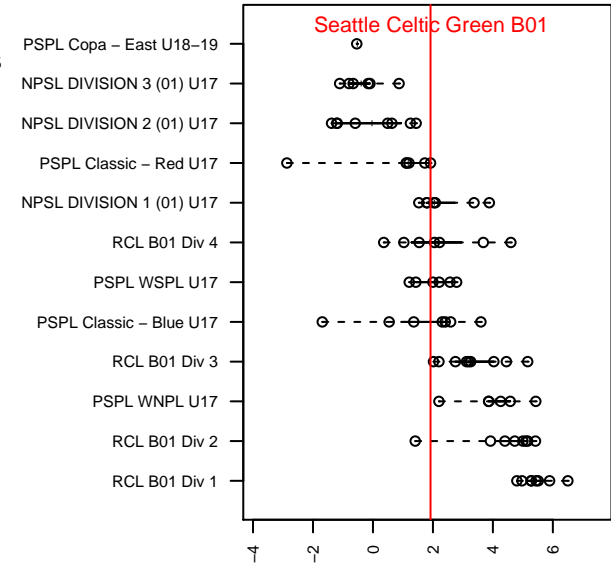

Seattle Celtic Green B01

Seattle Celtic
 Seattle, WA
 B01 total strength=1481
 attack=10.07 defense=11.12
 fall league = PSPL Classic – Red U17

alt names used:
 Seattle Celtic B01 Green
 Seattle Celtic B01 Green
 SEATTLE CELTIC B01 GREEN (WA)
 Seattle Celtic B01/02 Green

Venues played:
 2017 Xtreme Cup BU17
 2017 PSPL Classic – Red U17
 2017 WA Cup Bronze U17
 2017 PSPL Win HS Classic 1 – West U17

Seattle Celtic Green B01
 Dots are actual minus expected GF (blue circles) and GA (red triangles).
 Blue line is smoothed change in attack strength. Red is smoothed change in defense strength.

**attack and defense variance (black dot)
relative to other teams
and top 10 in region**

**attack and defense rating
relative to others at age
and all opponents in last 13 months**

Performance relative to 13 month average