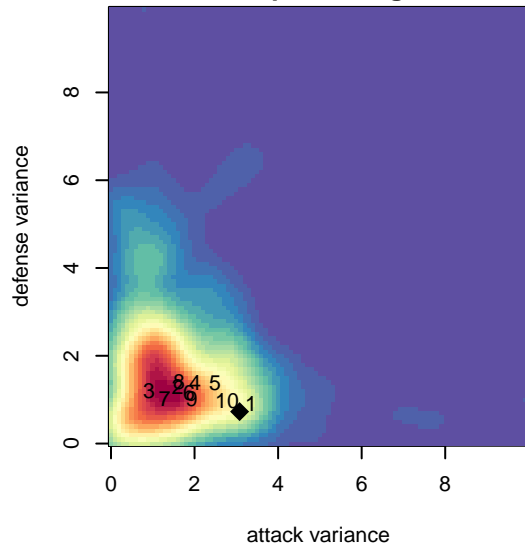

Seattle Celtic Green B01

Seattle Celtic
 Seattle, WA
 B01 total strength=1481
 attack=10.07 defense=11.12
 fall league = PSPL Classic – Red U17

alt names used:
 Seattle Celtic B01 Green
 Seattle Celtic B01 Green
 SEATTLE CELTIC B01 GREEN (WA)
 Seattle Celtic B01/02 Green

Venues played:
 2017 Xtreme Cup BU17
 2017 PSPL Classic – Red U17
 2017 WA Cup Bronze U17
 2017 PSPL Win HS Classic 1 – West U17

Seattle Celtic Green B01
 Dots are actual minus expected GF (blue circles) and GA (red triangles).
 Blue line is smoothed change in attack strength. Red is smoothed change in defense strength.

**attack and defense variance (black dot)
relative to other teams
and top 10 in region**

**attack and defense rating
relative to others at age
and all opponents in last 13 months**

Performance relative to 13 month average